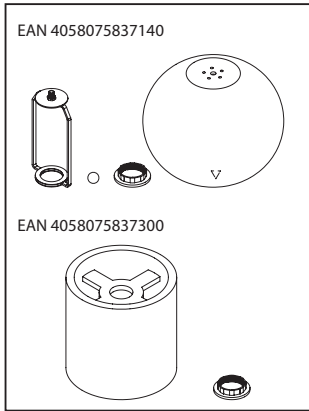

860g
EAN 4058075837423
B

DECOR CARDBOARD TABLE FLOOR