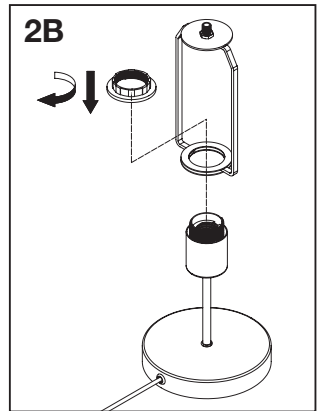

DECOR CARDBOARD TABLE FLOOR