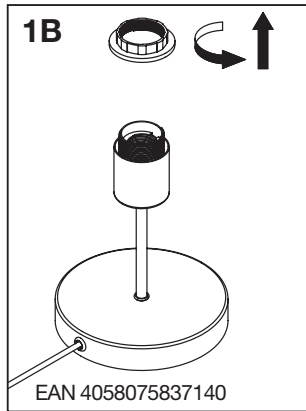

DECOR CARDBOARD TABLE FLOOR