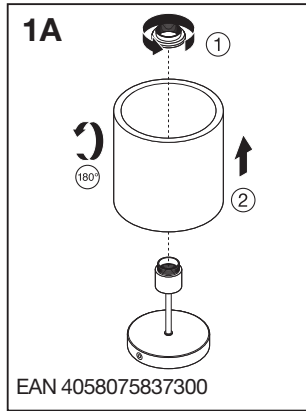

DECOR CARDBOARD TABLE FLOOR