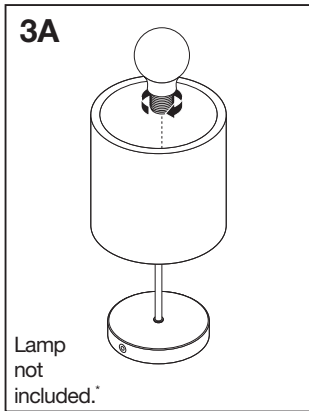

DECOR CARDBOARD TABLE FLOOR