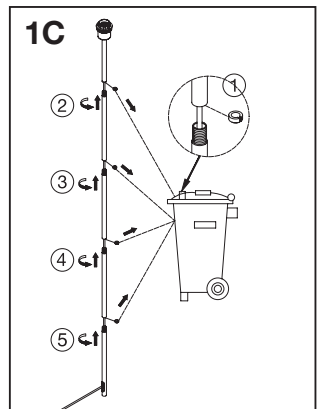

DECOR CARDBOARD TABLE FLOOR