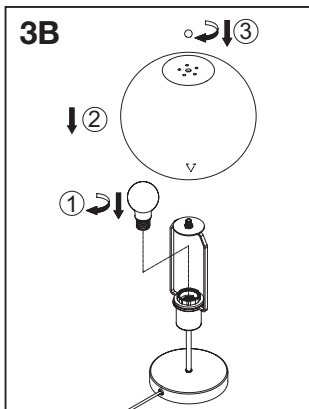

DECOR CARDBOARD TABLE FLOOR