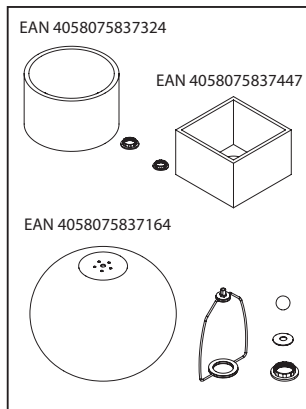

DECOR CARDBOARD TABLE FLOOR