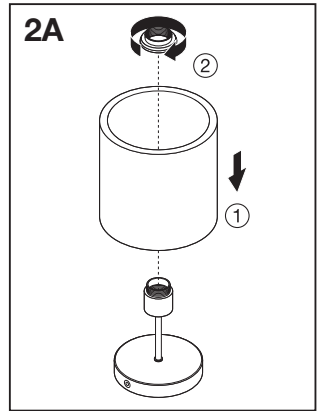

DECOR CARDBOARD TABLE FLOOR